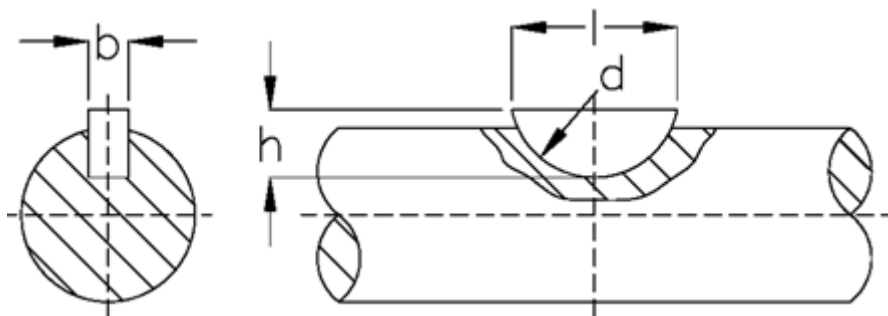

Article number: 09010422

Description: KLEE Woodruff key 3x5 DIN 6888

## Measures

---

$b = 3.0$

$d = 13$

$h = 5.0$

$l = 12.65$